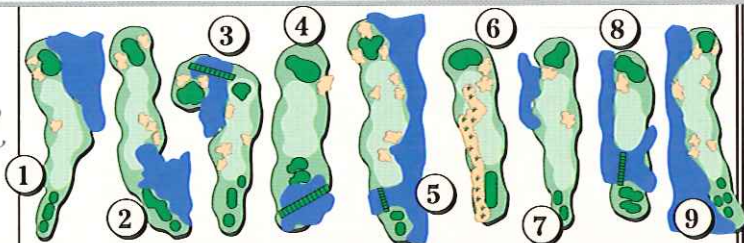

Oyster Bay Golf Links

CHECK TEES

PLAYED

GOLD

BLUE

WHITE

RED

RULES

Course Ratings / Slope

Men	Gold Tees	72.1/136
	Blue Tees	69.8/130
	White Tees	67.6/120
Women	White Tees	72.6/133
	Red Tees	66.8/118

The Legends • Hwy. 501 • P.O. Box 2038 • Myrtle Beach, S.C. 29578
1-800-552-2660 1-800-697-8372 910-579-3528