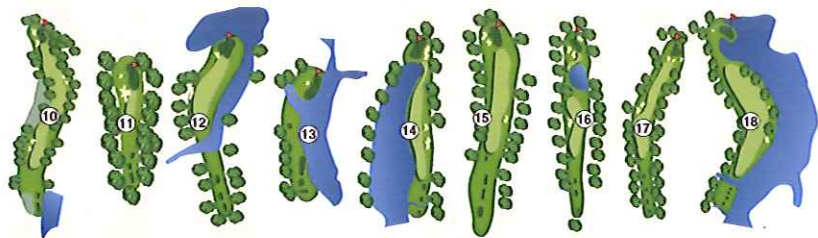

10	11	12	13	14	15	16	17	18	IN	TOT	HCP	NET
606	170	367	228	426	462	416	454	506	3635	7118		
521	140	346	200	394	442	403	427	487	3360	6656		
507	125	332	175	381	426	374	388	470	3178	6310		
507	125	274	110	300	390	347	330	470	2853	5701		
11/7	17/17	13/13	9/15	1/1	5/5	7/3	3/9	15/11				
5	3	4	3	4	4	4	4	5	36	71		
388	100	274	110	300	390	327	330	440	2659	5201		
9	15	13	17	1	11	3	5	7				
Attest:										Date: