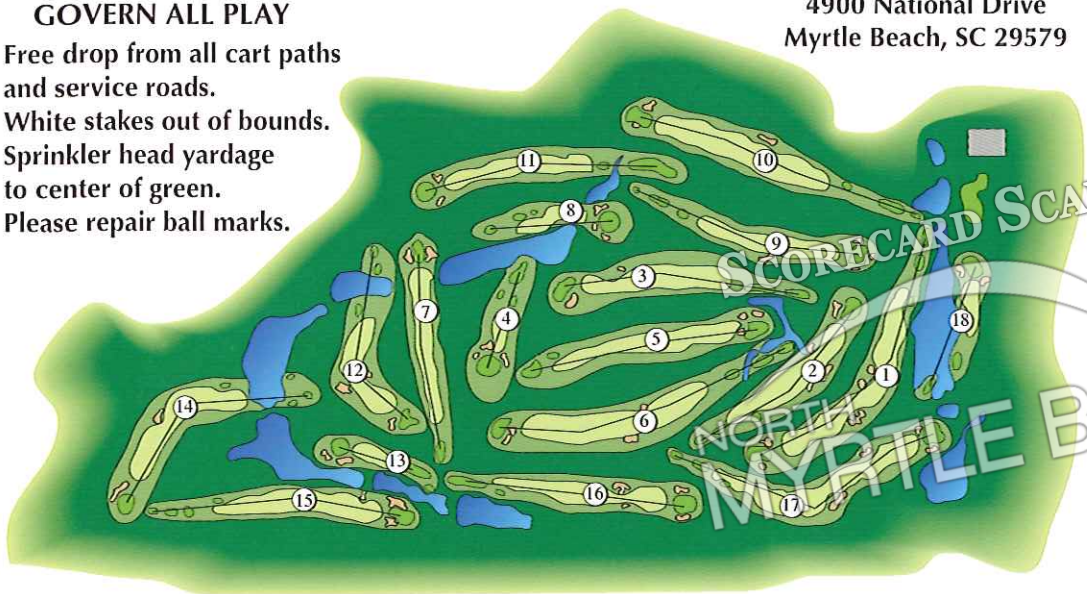

USGA RULES
GOVERN ALL PLAY

Free drop from all cart paths
and service roads.
White stakes out of bounds.
Sprinkler head yardage
to center of green.
Please repair ball marks.

Myrtle Beach National GC
4900 National Drive
Myrtle Beach, SC 29579

1-843-448-2308
GOLF SHOP

1-800-344-5590
TEE TIME CENTRAL

Michael Burnside
PGA Professional

Mike Bankert, CGCS
Superintendent