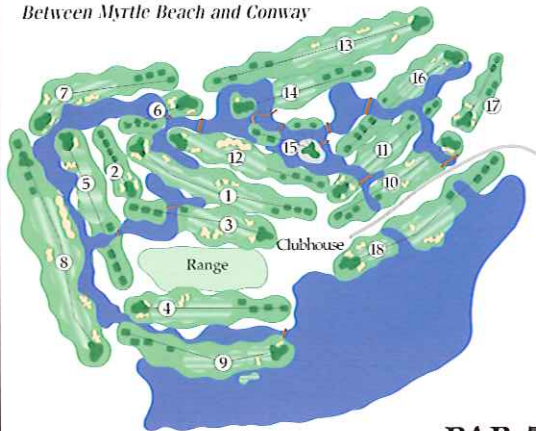

5601 Leeshire Blvd.
 Myrtle Beach, SC 29579
 Located In Carolina Forest Off Hwy. 501
 Between Myrtle Beach and Conway

843-236-8000
 www.mysticalgolf.com

SCORECARD SCAN PROVIDED BY
 NORTH MYRTLE BEACH GOLF .COM

PAR 72

TEES	SLOPE	RATING
Championship	130	72.4
Regular	120	69.5
Senior	108	67.0
Ladies	114	71.2

DAN MAPLES
 ARCHITECT

800-223-1315
 3/09

Please Visit Our Sister Courses "The Witch" & "The Wizard"