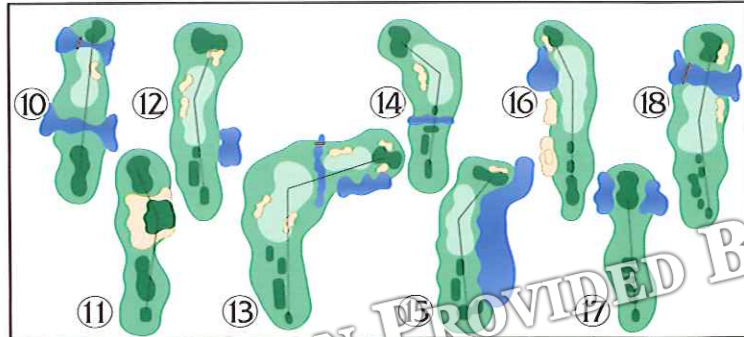

P	10	11	12	13	14	15	16	17	18	In	Tot	Hcp	Net
L	401	192	384	554	434	412	548	204	425	3554	7089		
A	375	170	369	514	419	394	513	182	410	3346	6706		
Y	361	143	341	493	396	357	492	162	380	3125	6267		
E	293	137	310	458	372	310	441	130	315	2766	5546		
R	4	18	14	6	8	10	12	16	2				
Par	4	3	4	5	4	4	5	3	4	36	72		
Red	264	115	275	425	328	295	410	118	287	2517	5023		
Handicap	10	14	12	6	4	8	16	18	2				

Attest:
Men's: Black 73.5/141 Blue 71.0/131 White 69.6/124 Gold 67.5/111
Ladies': Gold 72.3/132 Red 69.7/116