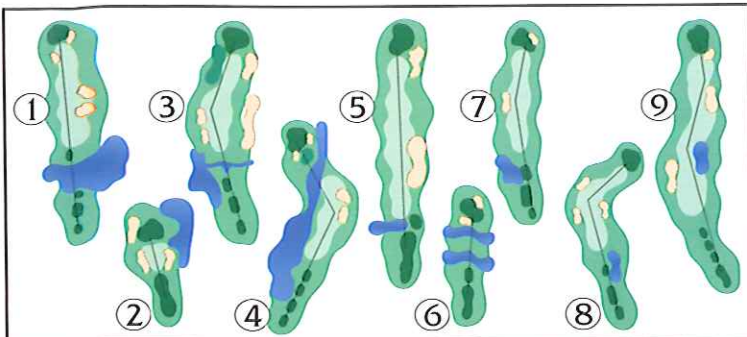

PANTHER'S RUN GOLF LINKS

351 Ocean Ridge Parkway SW
Ocean Isle Beach, NC 28469
(910) 287-1717 or (800) 233-1801
www.big-cats.com

Golf Course Architect - Tim Cate

LOCAL RULES

- USGA Rules govern play except where local rules apply.
- Landscapes and beauty areas are considered ground under repair.
- All yardage markers are measured to center of green.
- Each operator of a golf cart must have a valid driver's license.
- 90° cart rules is always in effect unless otherwise posted.
- Proper golf attire required; No jeans or denim permitted.
- Panther's Run is a non-metal spike facility.
- Please rake bunkers and repair ball marks on greens.
- Please play ready golf and maintain proper speed of play.
- Thank you for playing Panther's Run Golf Links.

800-233-1315
9/10

PANTHER'S RUN GOLF LINKS

Hole	1	2	3	4	5	6	7	8	9	Out
Black	404	177	427	431	525	215	396	389	571	3535
Blue	384	164	408	397	504	191	386	378	548	3360
White	362	150	371	378	482	171	357	353	513	3142
Gold	330	126	316	348	432	137	318	311	462	2780
Handicap	9	13	7	1	17	11	3	15	5	
Par	4	3	4	4	5	3	4	4	5	36
Red	251	103	301	320	416	95	307	276	437	2506
Handicap	13	17	5	1	9	15	7	11	3	

Attest:
 Men's: Black 73.5/141 Blue 71.0/131 White 69.6/124 Gold 67.5/111
 Ladies': Gold 72.3/132 Red 69.7/116

YOU'VE PLAYED THE COURSE
 NOW LIVE THE LIFE

From sand traps to dunes, from water hazards to the gentle waters of the Atlantic, Ocean Ridge Plantation® is coastal Carolina's most exclusive and luxurious golf and beach community. Here you'll discover country club homesites with world-class amenities, including 90 holes of championship golf, miles of winding trails, spa and fitness center, swimming and tennis clubs, and a private oceanfront beach club. Ocean Ridge Plantation® pampers, refines, and invigorates. Contact us today or visit our Sales Center. Go ahead, you've earned it.