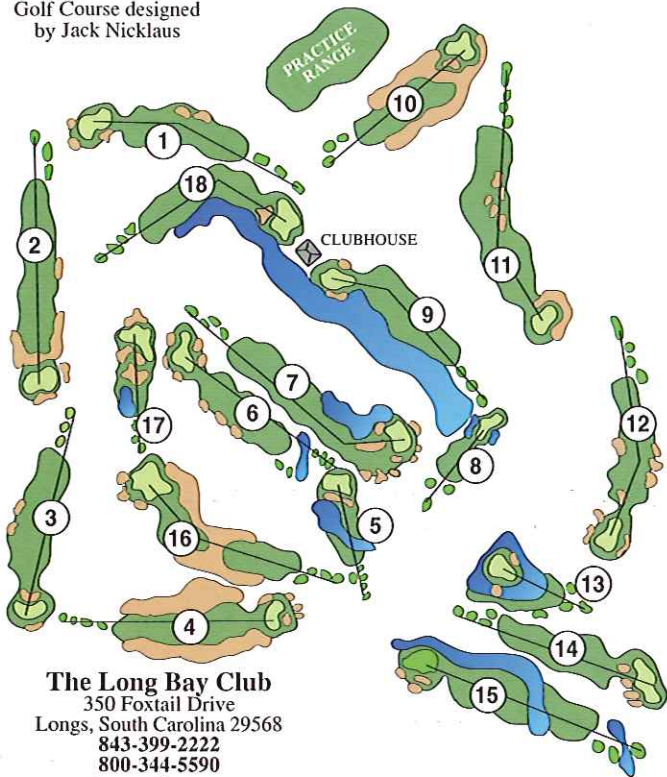

10	11	12	13	14	15	16	17	18	IN	OUT	TOT	HCP	NET
:14	:32	:46	:56	1:10	1:28	1:43	1:54	2:15	2 HRS 10 MIN	2 HRS 10 MIN	4 HRS. 20 MIN.	PER ROUND	

252	432	284	86	304	370	288	146	272	2434	2510	4944		
16	4	8	18	10	6	2	14	12					

Sirens signal danger (lightning). Suspend play.

SCORECARD PROVIDED BY
NORTH MYRTLE BEACH GOLF

Golf Course designed
by Jack Nicklaus

USGA RULES APPLY

- Ping markers are located on each side of the fairway from 225 to 75 yards from green.
- Yardages are to the front edge, middle and back edge of green.
- Proper dress required.
- Restrooms are located on holes #5, #7 & #16.