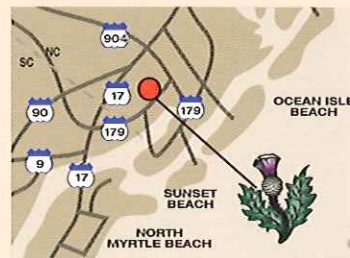

THISTLE
GOLF CLUB

8840 Old Georgetown Road
P.O. Box 7929
Sunset Beach, NC 28470
800-571-6710
910-575-8700
www.thistlegolf.com